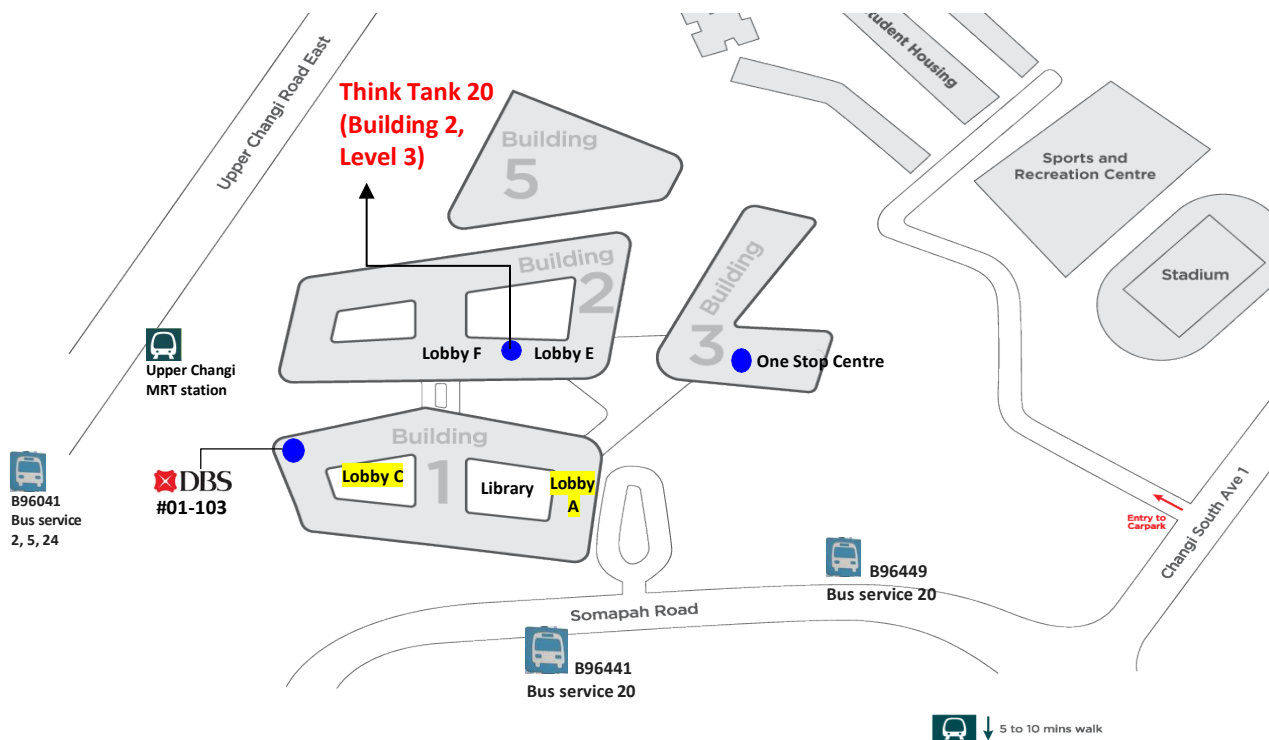

Location map

How to get here

Singapore University of Technology and Design is located at **8 Somapah Road, Singapore 487372**

By Car

From ECP:

- Take exit 2B on ECP (Xilin Ave towards Tampines)
- Turn right to Changi South Ave 1
- Turn left into campus carpark (before sports complex), after the traffic junction of Somapah road and Changi South Ave 1

From PIE:

- Take exit 4A on PIE (Simei Ave)
- Turn left to Upper Changi Road East
- Turn right to Somapah Road
- Turn left to Changi South Ave 1
- Turn left into the Campus carpark (before sports complex)

Parking Information

- Park your vehicle at Building 2, Lobby E (basement level)
- Take the passenger lift to Level 3 where Think Tank 20 is located
- Please take note to park on white lots

By Train / Bus

- **By Train**

- Alight at Upper Changi MRT station (DT34) and take **Exit B**
- Take the lift from level 1 of Lobby F to Level 3 where Think Tank 20 is located

- **By Bus**

Alight at one of the bus stops along Somapah Road and walk to our Campus: